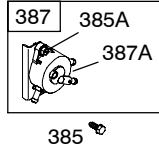

Illustrations cover a range of engines. Parts shown without corresponding text may not be used on your specific engine.

1036 EMISSIONS LABEL

823

Illustrations cover a range of engines. Parts shown without corresponding text may not be used on your specific engine.
 5497-6 Assemblies include all parts shown in frames. 02/22/2008

Illustrations cover a range of engines. Parts shown without corresponding text may not be used on your specific engine.
5497-7 Assemblies include all parts shown in frames. 02/22/2008

215800

Illustrations cover a range of engines. Parts shown without corresponding text may not be used on your specific engine.

DC ONLY		DUAL CIRCUIT		TRI CIRCUIT	
474A	1059	474B	1059	474C	1059
877A		877		877B	
					
578		878		878A	5/9 AMP REGULATED
					501A  526A

NOTE: All stators use a No. 1119 mounting screw. 

NOTE: The proper flywheel part number and/or the alternator magnet size will determine the alternator type or output. See repair instruction manual for additional information.